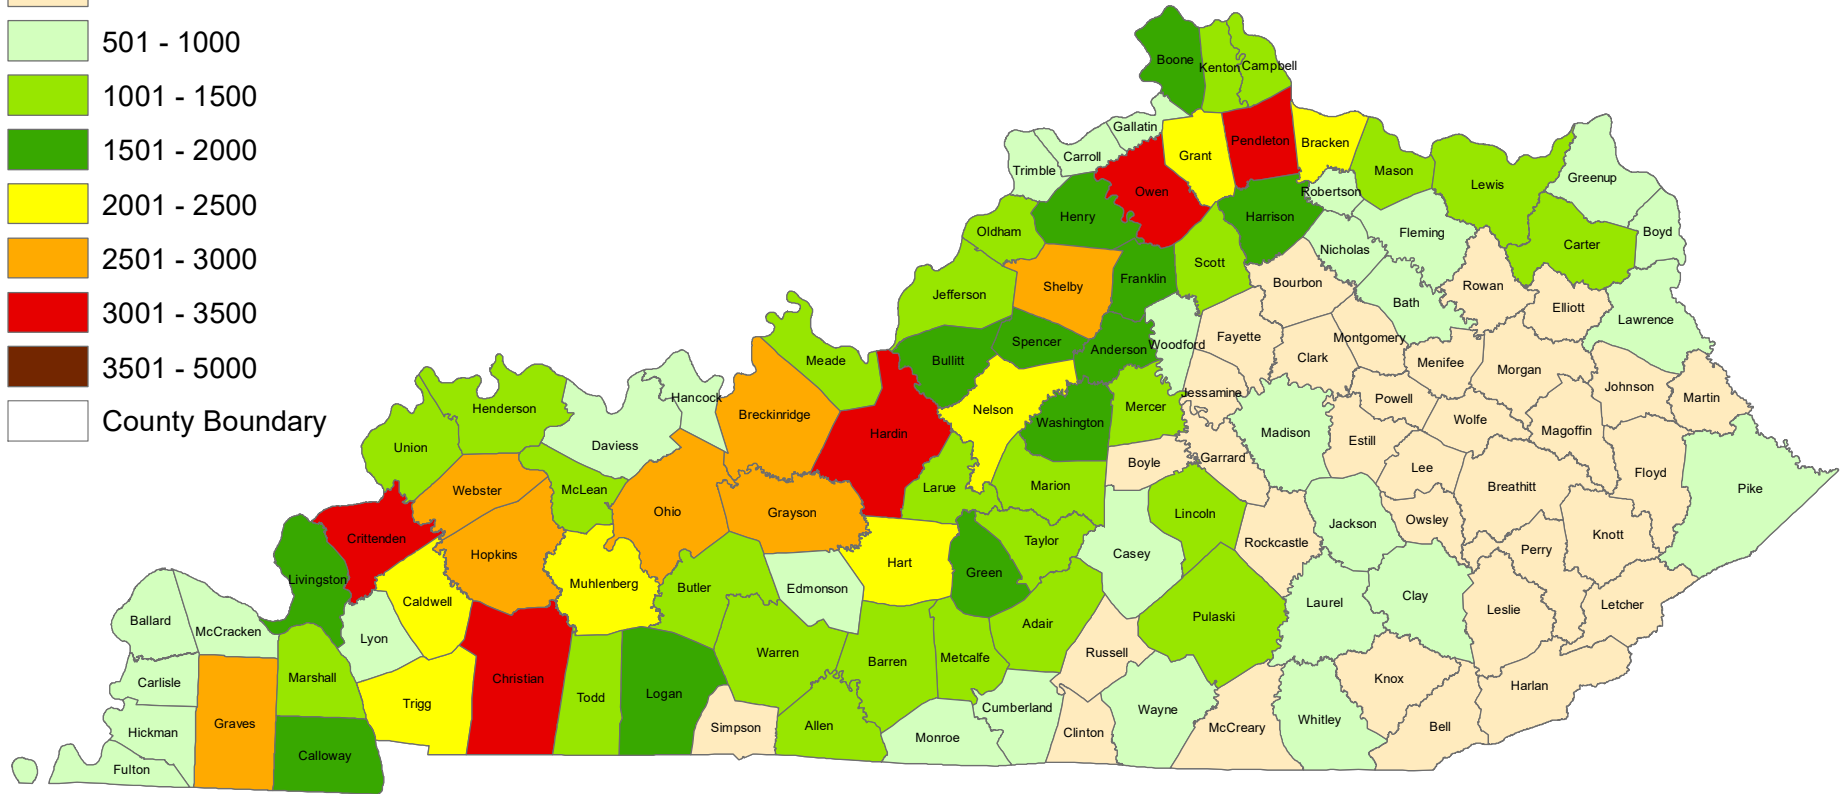

Deer Harvest by Kentucky County Telecheck Reporting for 2017 License Year

Deer Harvest Legend

2017 License year is September 2017 through January 2018

Source: KDFWR Telecheck Results
For more detailed information, visit fw.ky.gov and search Telecheck Results.