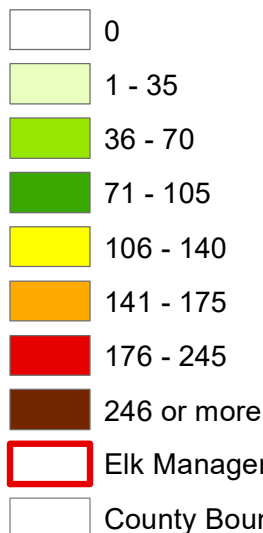

# Elk Harvest by Kentucky County Telecheck Reporting for 2016 License Year

## Elk Harvest Legend

2016 License year is September  
2016 through January 2017

Source: KDFWR Telecheck Results  
For more detailed information, visit  
[fw.ky.gov](http://fw.ky.gov) and search Telecheck Results.