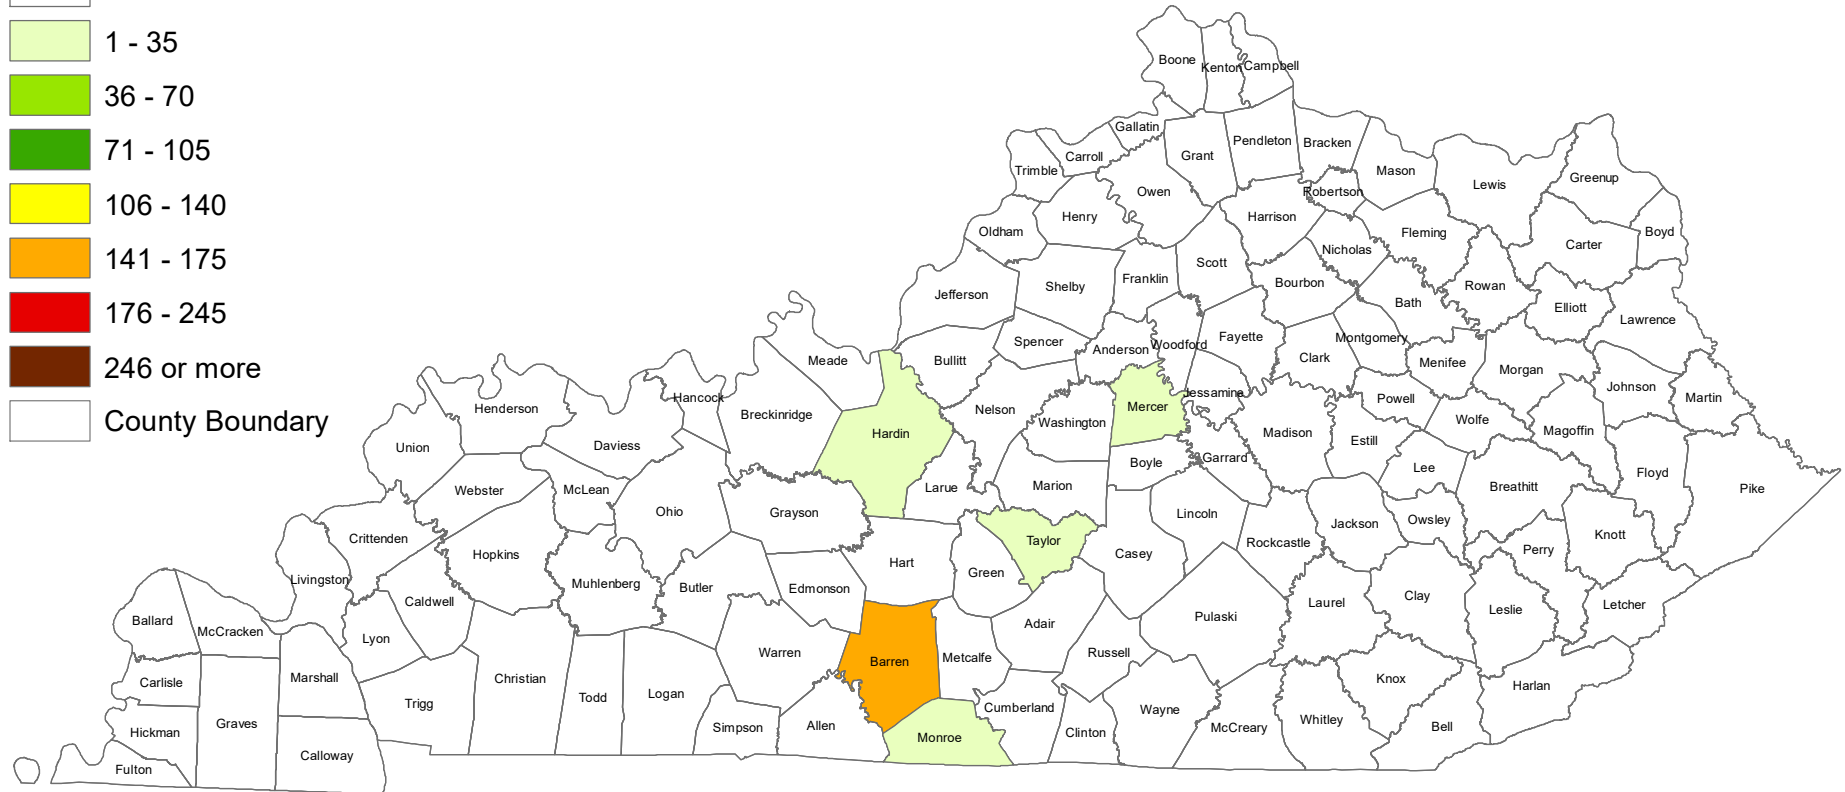

Sand Hill Crane Harvest by Kentucky County Telecheck Reporting for 2016 License Year

Sand Hill Crane Harvest Legend

2016 License year is December 2016 through January 2017

Source: KDFWR Telecheck Results
For more detailed information, visit fw.ky.gov and search Telecheck Results.