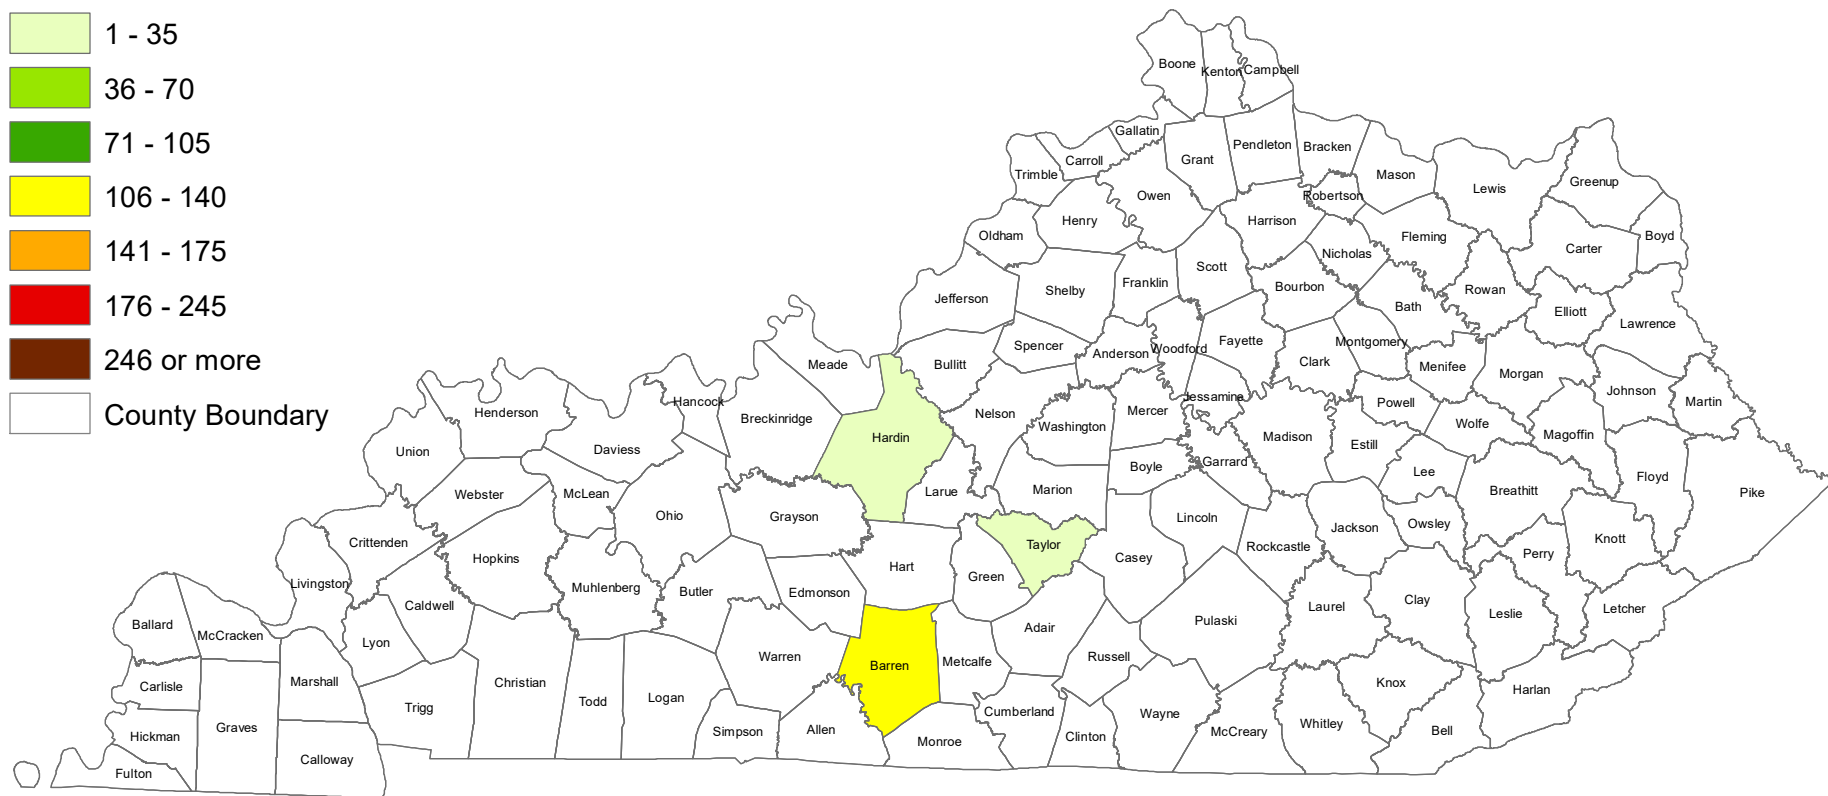

Sand Hill Crane Harvest by Kentucky County Telecheck Reporting for 2017 License Year

Sand Hill Crane Harvested Legend

2017 License year is December
2017 through January 2018

Source: KDFWR Telecheck Results
For more detailed information, visit
fw.ky.gov and search Telecheck Results.