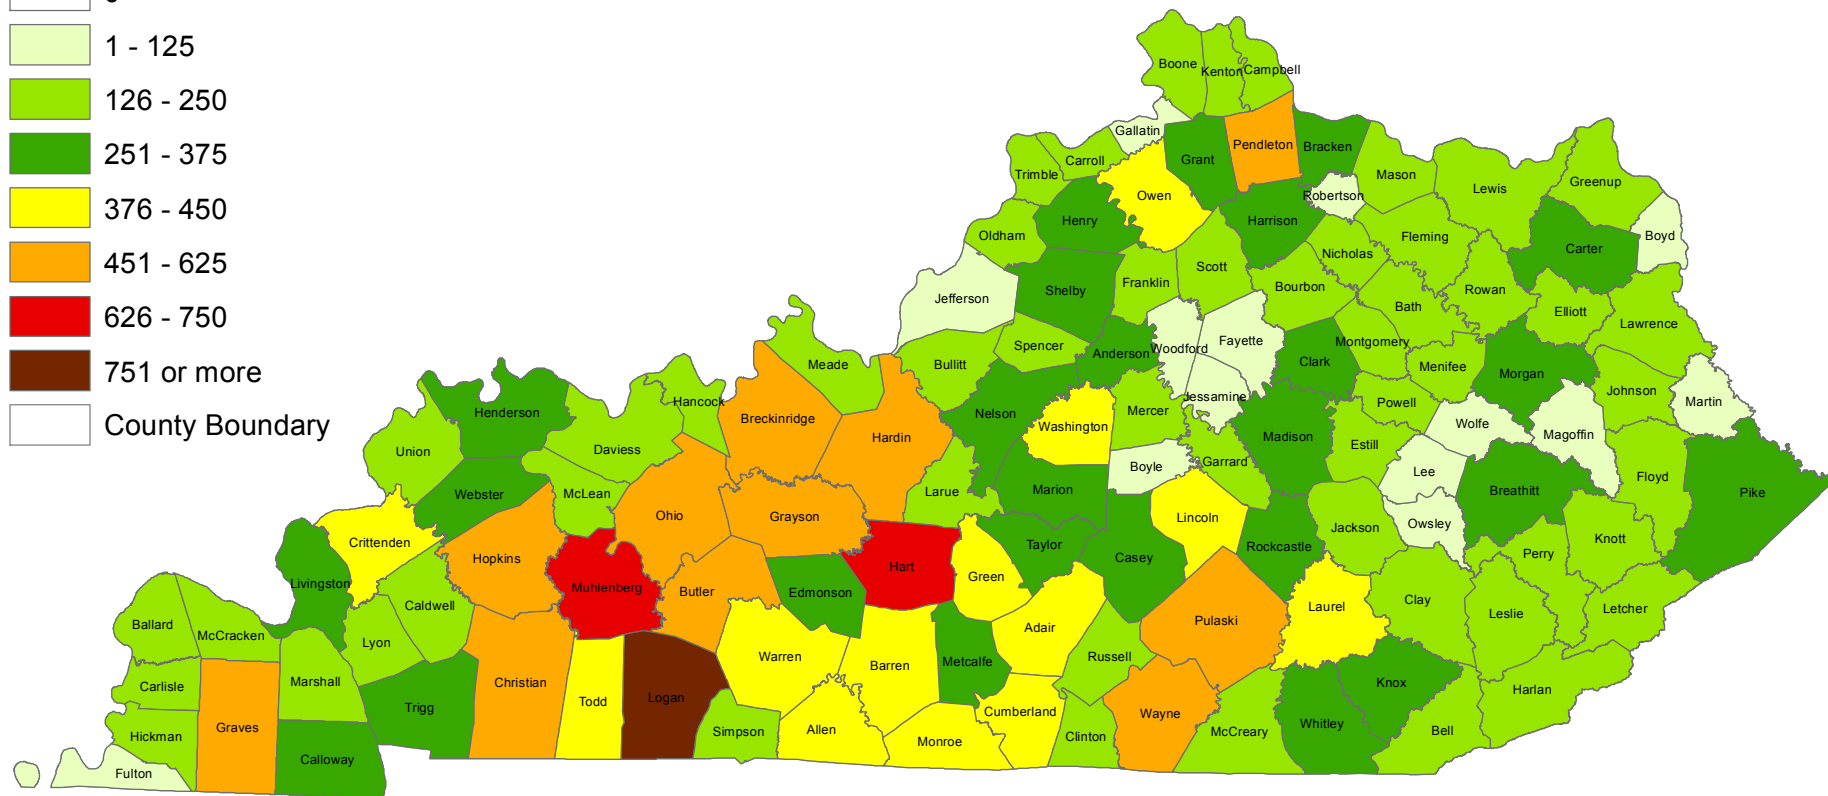

Turkey Harvest by Kentucky County Telecheck Reporting for 2014 License Year

Turkey Harvest Legend

2014 License year is April
2014 through January 2015.

Source: KDFWR Telecheck Results
For more detailed information, visit
fw.ky.gov and search Telecheck Results.
Publication date: 10/20/2016