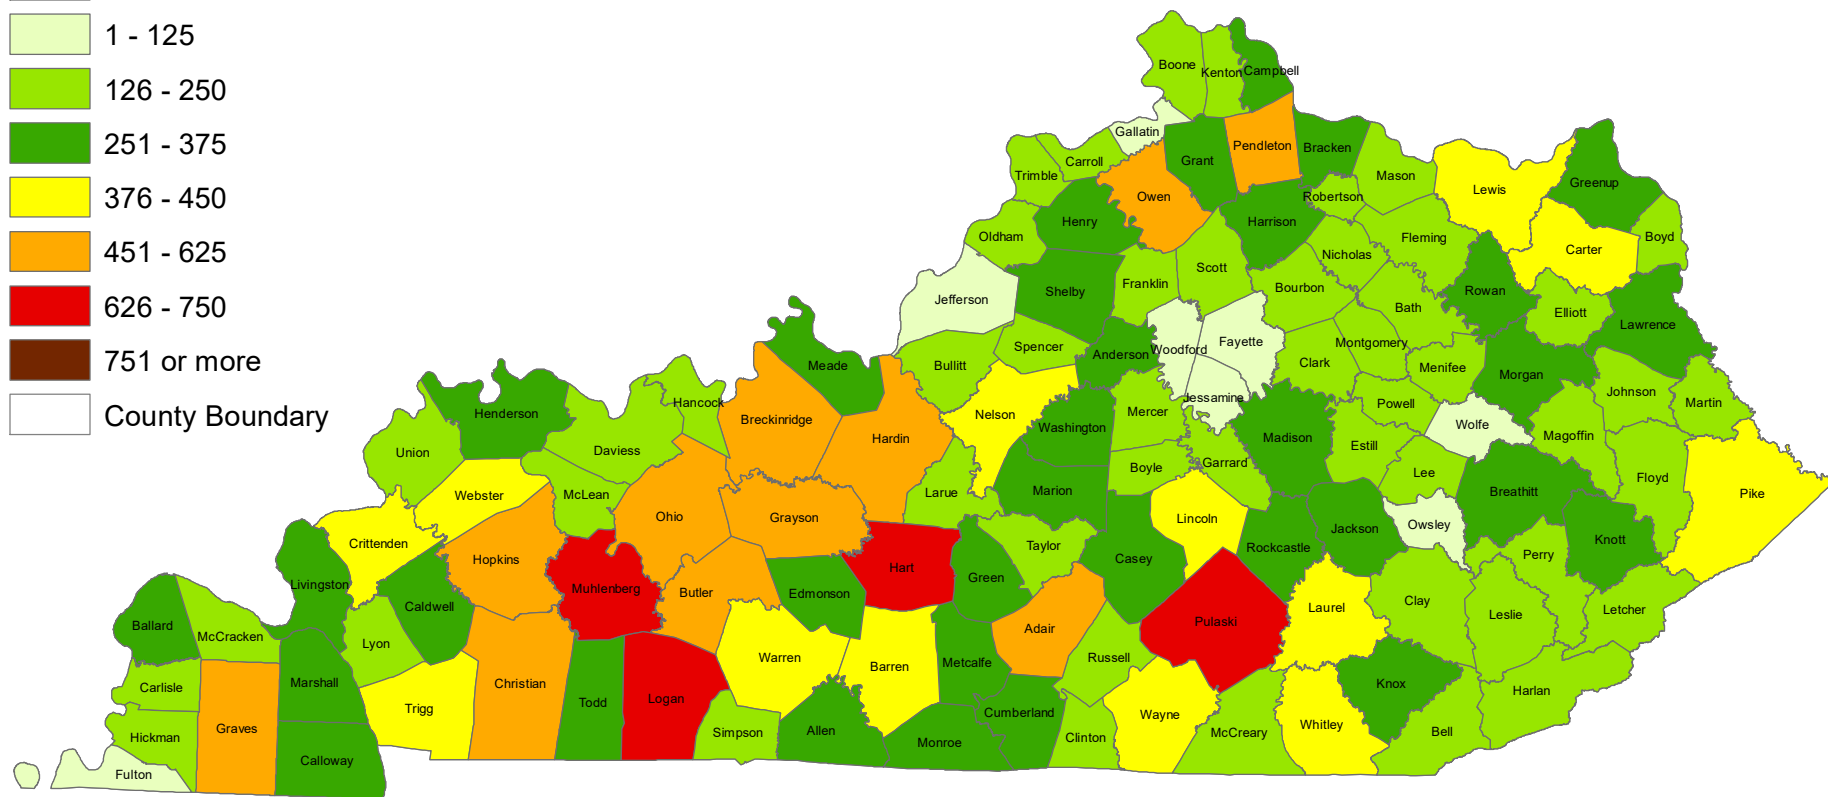

# Turkey Harvest by Kentucky County Telecheck Reporting for 2017 License Year

## Turkey Harvest Legend

2017 License year is April  
2017 through January 2018

Source: KDFWR Telecheck Results  
For more detailed information, visit  
[fw.ky.gov](http://fw.ky.gov) and search Telecheck Results.