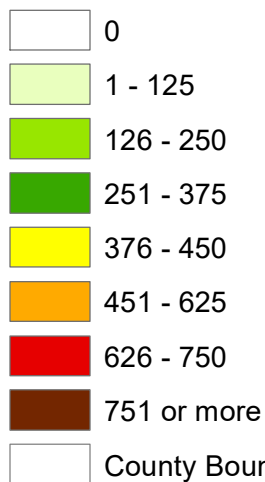

# Turkey Harvest by Kentucky County Telecheck Reporting for 2017 License Year

## Turkey Harvest Legend

2017 License year is April  
2017 through January 2018

Source: KDFWR Telecheck Results  
For more detailed information, visit  
[fw.ky.gov](http://fw.ky.gov) and search Telecheck Results.