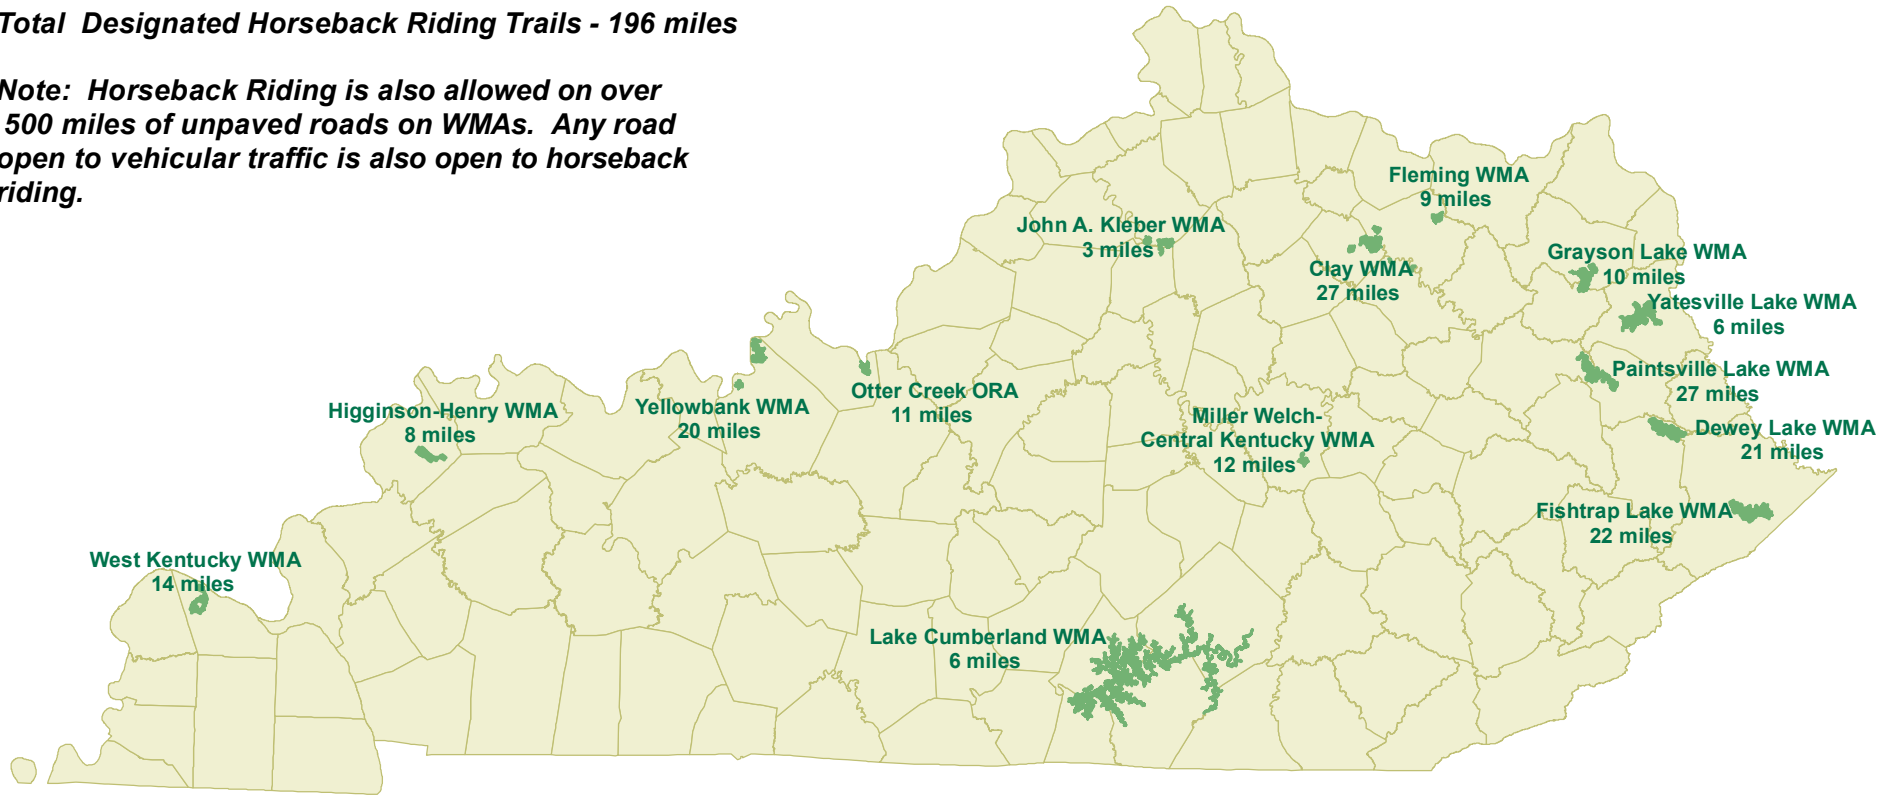

# Designated Horse Trails on KDFWR Managed Lands

## Legend

- WMA's with horse trails
- County Boundary

**Total Designated Horseback Riding Trails - 196 miles**

**Note: Horseback Riding is also allowed on over 500 miles of unpaved roads on WMAs. Any road open to vehicular traffic is also open to horseback riding.**

1:2,800,000