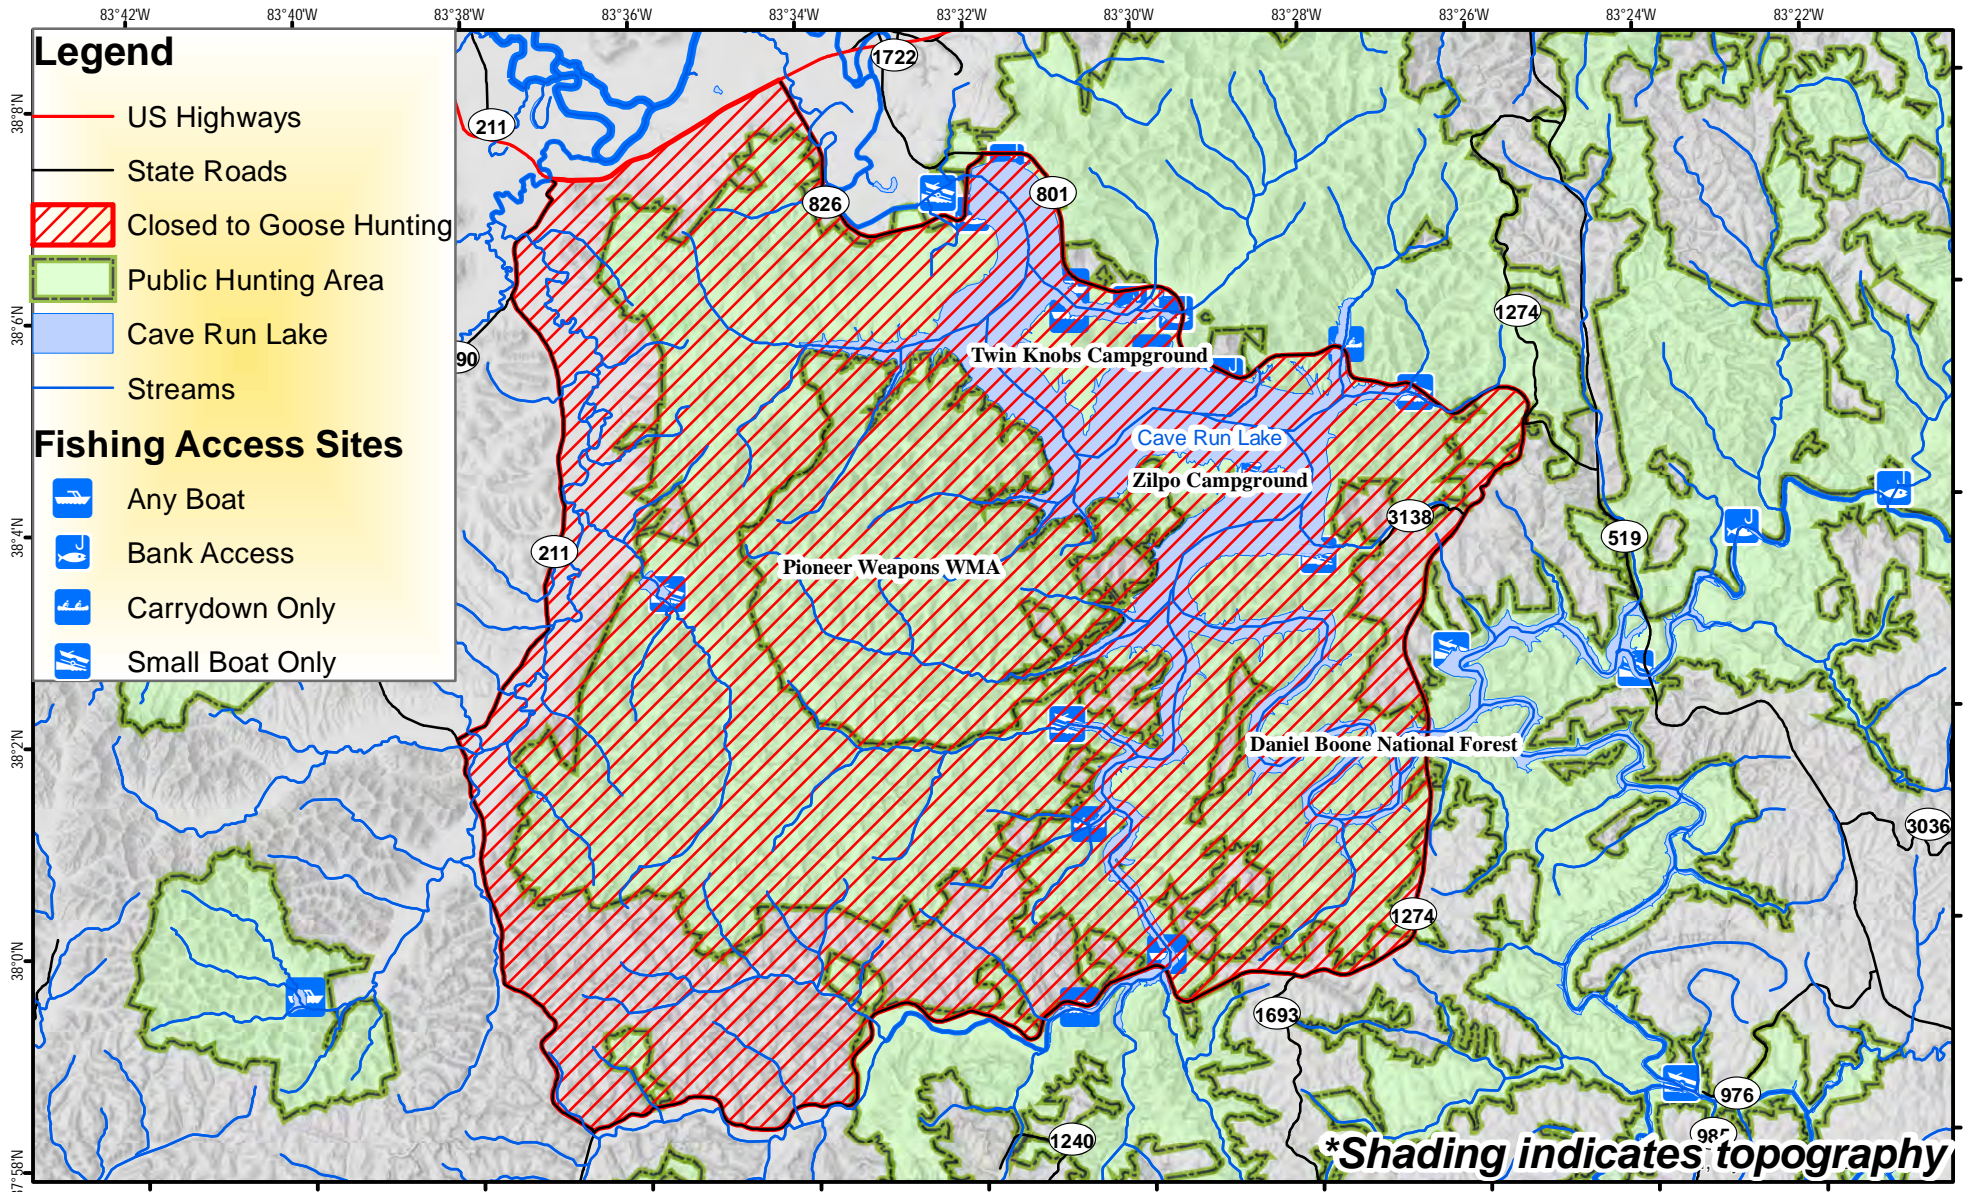

Cave Run Lake (Daniel Boone National Forest) and No Goose Hunting Zone

A map legend and additional information are provided on PDF pages that accompany this map.

Scale 1:132,000

Publication Date: 10/31/2018
Land Classification from National Land Cover Database 2011

Note to Map Users

Map prepared by Kentucky Department of Fish & Wildlife Resources (KDFWR). Although KDFWR strives for accuracy, data used to create this map are from a variety of sources and dates; as such, KDFWR makes no representations regarding the accuracy or fitness for use of the information furnished herein.