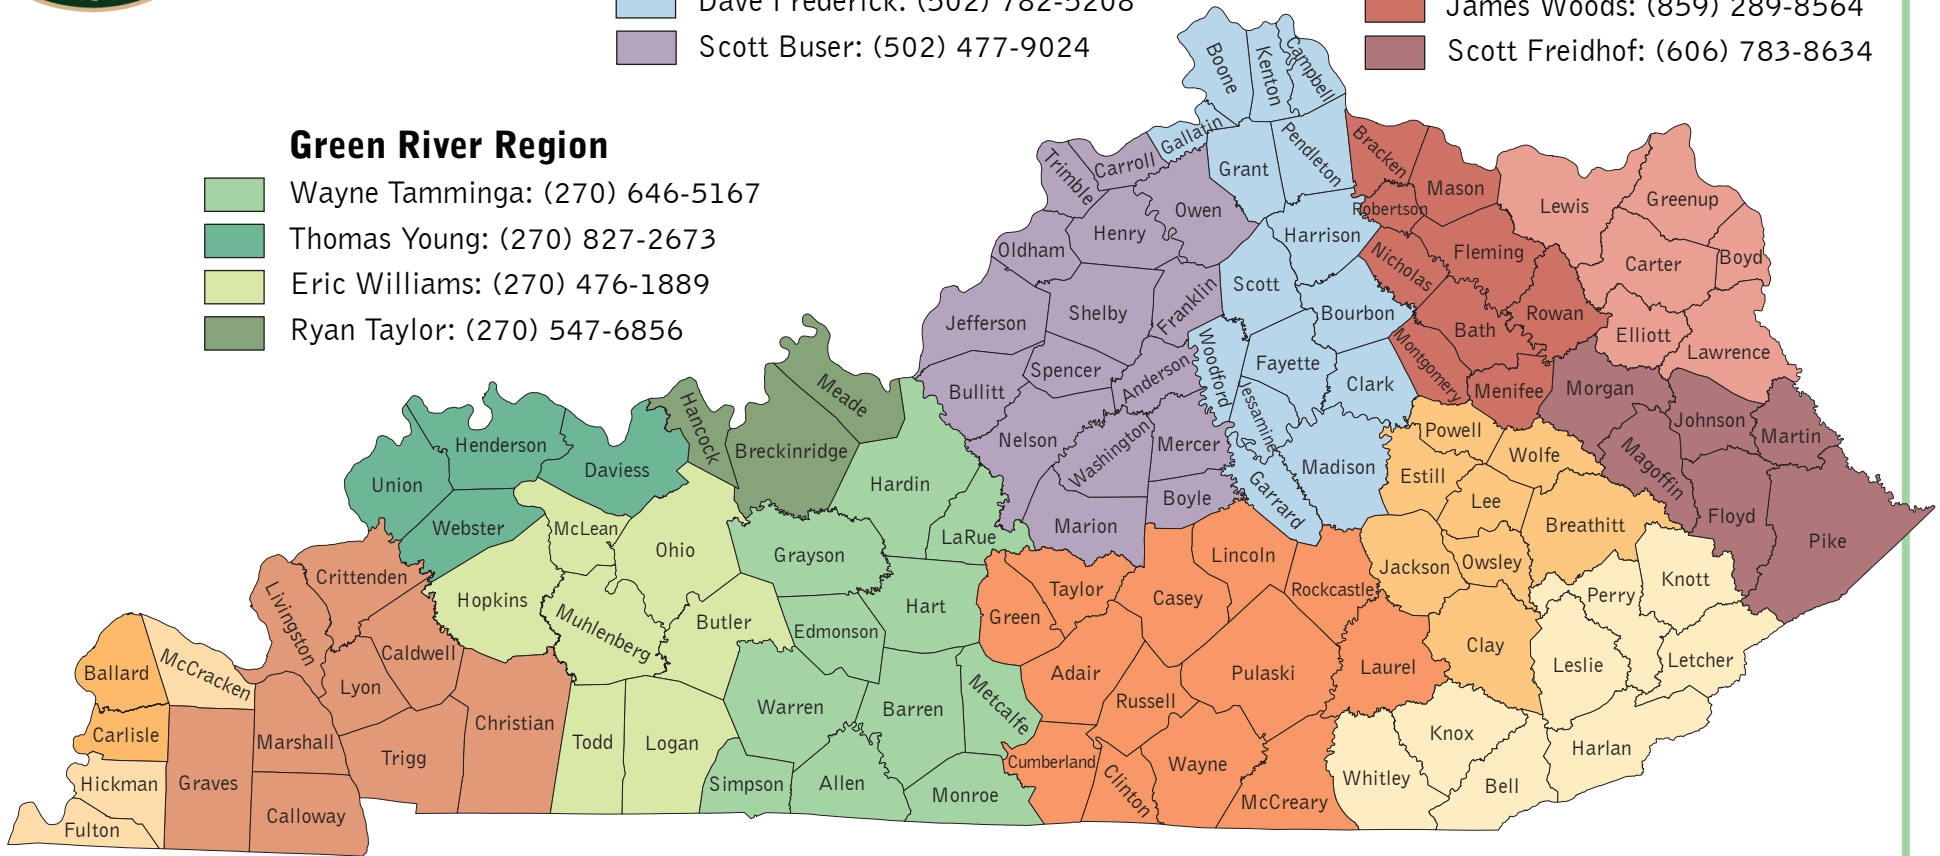

Green River Region

- Wayne Tamminga: (270) 646-5167
- Thomas Young: (270) 827-2673
- Eric Williams: (270) 476-1889
- Ryan Taylor: (270) 547-6856