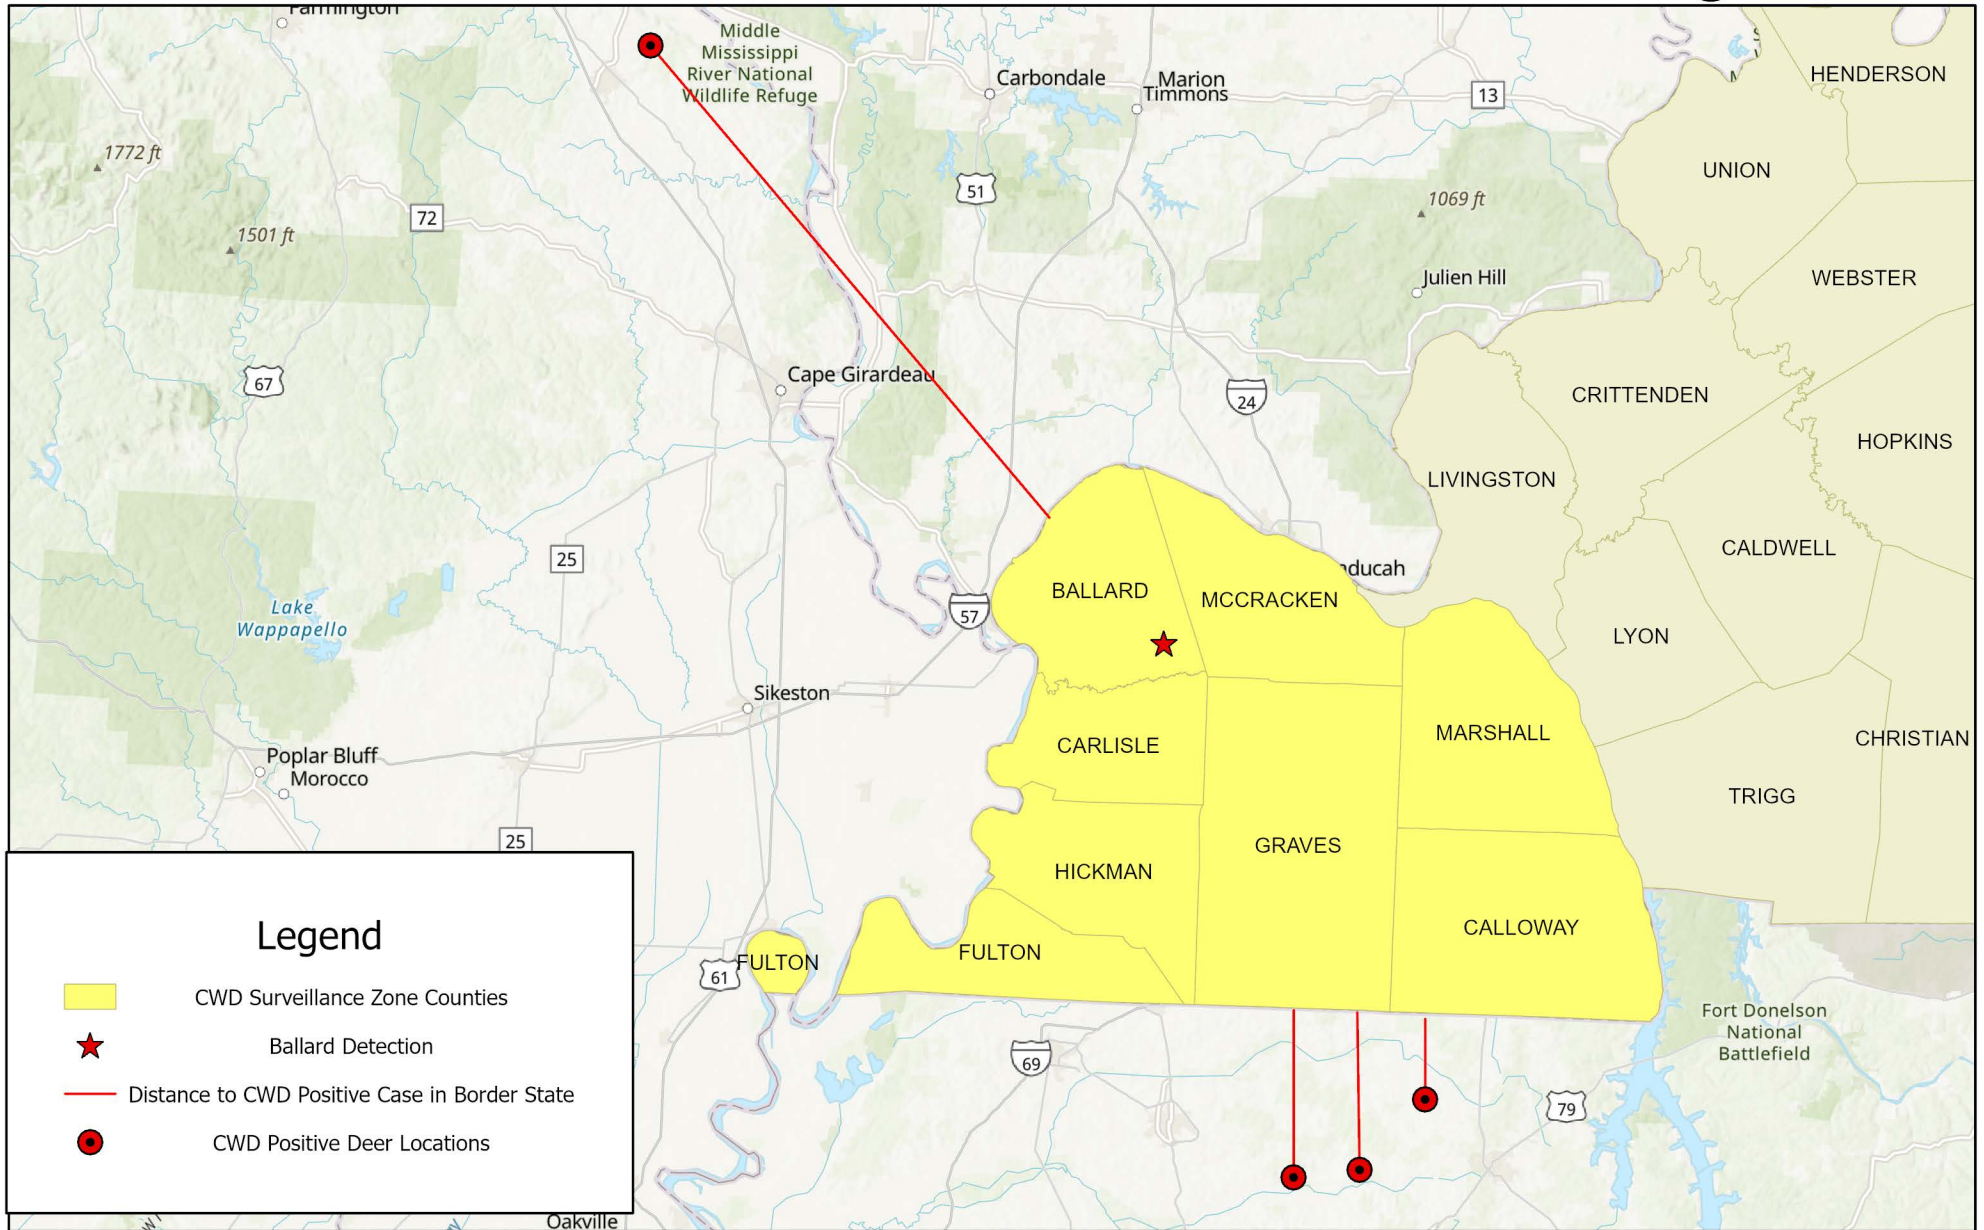

CWD Surveillance Zone in Kentucky

Legend

- CWD Surveillance Zone Counties
- Ballard Detection
- Distance to CWD Positive Case in Border State
- CWD Positive Deer Locations

Date Updated: 3/5/2024