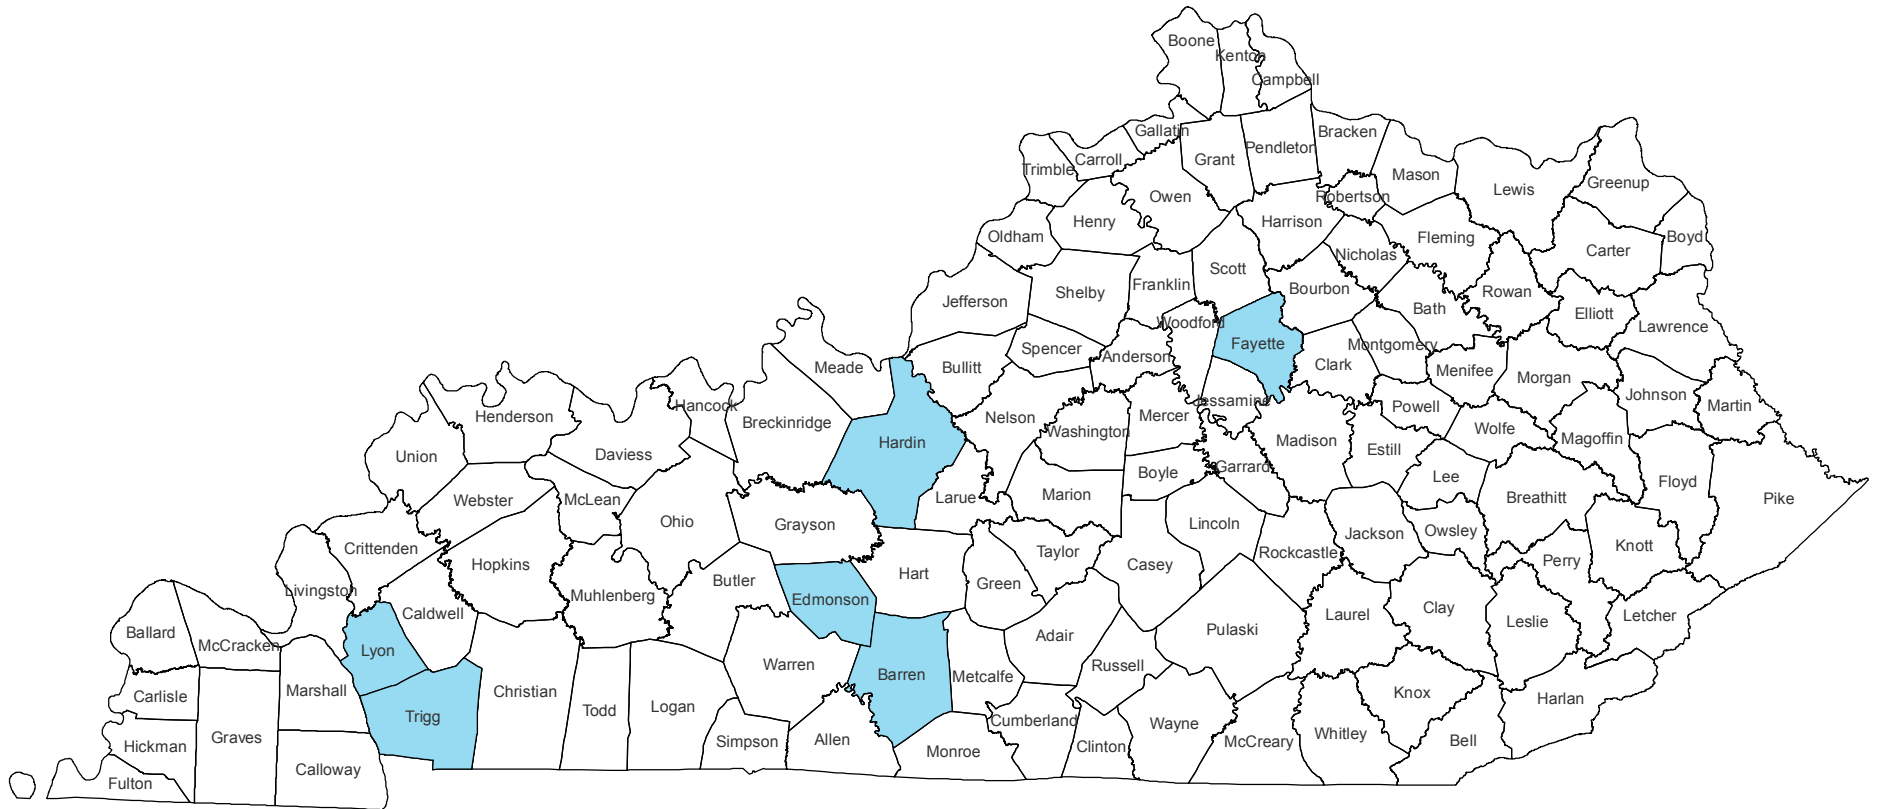

Seminole bat (*Lasiurus seminolus*)

 County records

Note: The Fayette County record may be misleading. The one Seminole bat found in the county was found in poor condition in a parking garage so may have originated from elsewhere.